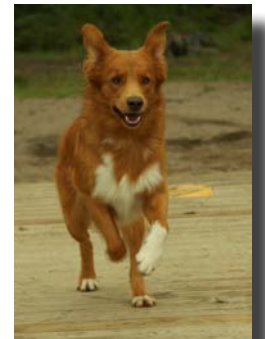

Qualifications and Placements/Rating of Appearance:

Good height, lightly wedge-shaped head, good stop, good colour of eyes, well-eared, very good expression, excellent physique, correct in all parts. Very good movement.

Character test:

Temperament, movement and play instinct:

The 25 month old Toller male dog shows a balanced instinct of movement and activity. During the complete test, he behaved with attention. The play instinct is well developed.

Patience, dauntlessness, strength, concentration:

He shows physical strength.

Instinct to retrieve, forage and trace:

His hunting disposition is very strongly developed.

Subordination and attachment:

The dog is strongly attached and has a disposition to subordinate himself.

Confidence towards human beings, circle test, supine position:

In contact with strange persons he is absolutely friendly and confident. During the circle test and supine absolutely unimpressed and confident.

Certitude toward optic and acoustic stimuli:

Optical and acoustic, he is confident and unimpressed.

Gunshots;

The dog ignores gunshots.

Contact: Barbara und Erwin Friedl
Kerschhofener Strasse 16
D-92331 Parsberg
Tel.: 0049 9492 907444
mail: post@toller-ruede.de
www.toller-ruede.de